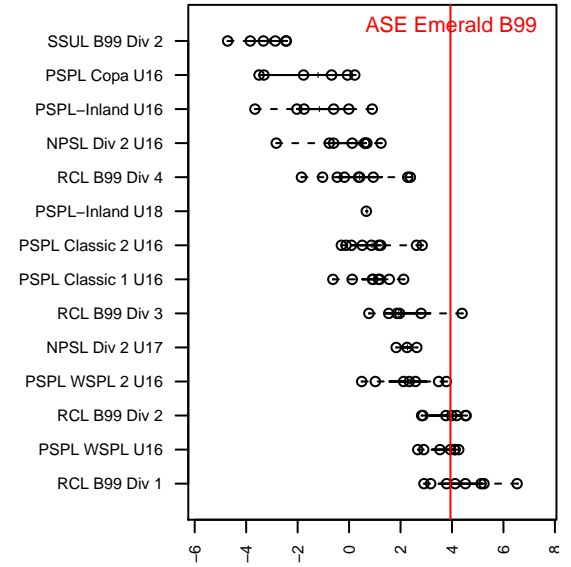

**attack and defense rating
relative to others at age
and all opponents in last 13 months**