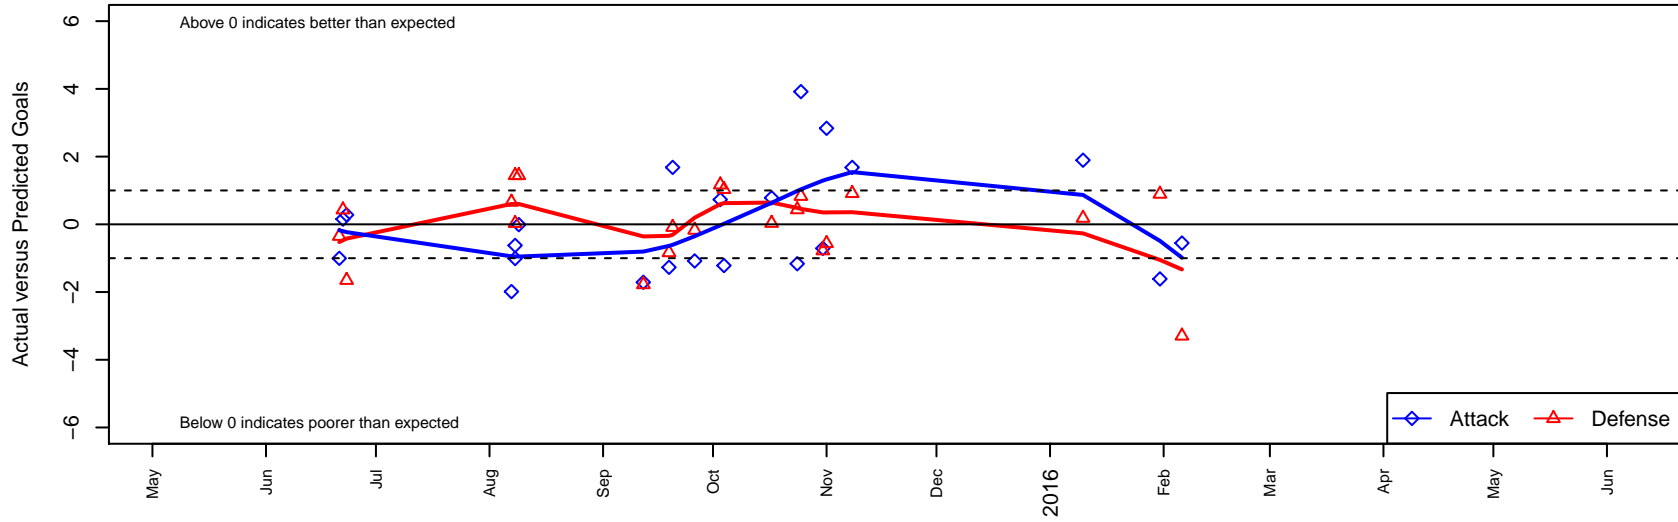

# ASE Emerald B99

Academy of Soccer Excellence  
 Pasco, WA  
 B99 total strength=1644  
 attack=24.83 defense=13.95  
 fall league = PSPL WSPL U16  
 notes= Desert Storm; Morales 2012;  
 Stephenson 2014-5

alt names used:  
 ASE B99 Emerald Stephenson  
 ASE B99 Emerald – Stephenson  
 ASE B99 EMERALD – STEPHENSON ()

Venues played:  
 2015 US Club Regionals Premier U16  
 2015 Mt Hood Challenge U16  
 2015 PSPL WSPL U16  
 2015 WA Cup HS Gold U16

**ASE Emerald B99**  
 Dots are actual minus expected GF (blue circles) and GA (red triangles).  
 Blue line is smoothed change in attack strength. Red is smoothed change in defense strength.

**attack and defense variance (black dot)  
relative to other teams  
and top 10 in region**